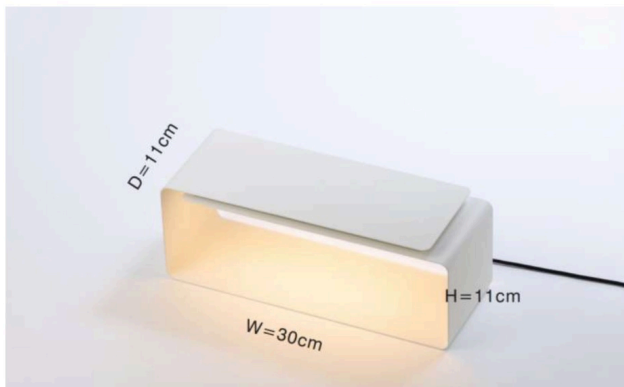

**Designer: Y.S.M. PRODUCTS**

The Light Shelf is an LED lamp and display unit that highlights objects under soft warm light. This product can also be used as indirect mood lighting. The unique illuminated space not only highlights personal household objects but enlivens the little things in our daily lives.

Type of Bulb: LED

Wattage: 4 watts

Includes: AC Adapter (AC100-240V) / Light Dimmer / Instruction Manual

Available in 2 colors: Black, White

Dimensions: L30 x W11 x H11 cm

Primary Material: Steel

Available Variants: Primary Color: (Black, White)