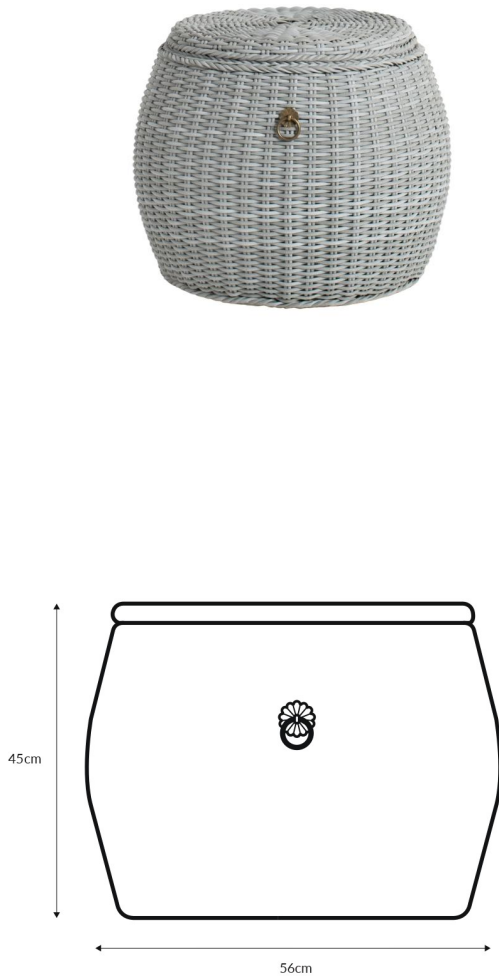

Designer: SCENE SHANG

A versatile piece inspired by the brand's best-selling drum stools, in a pouf size. Great as spare seating, an ottoman, or a coffee table. On top of that, this pouf comes with a detachable lid so that you can use it for storage.

Available in 2 colors: Gray, Tri-Color

Dimensions: D56 x H45 cm

Primary Material: Synthetics

Available Variants: Primary Color:
(Brown, Gray)

Customization: This product is not customizable.