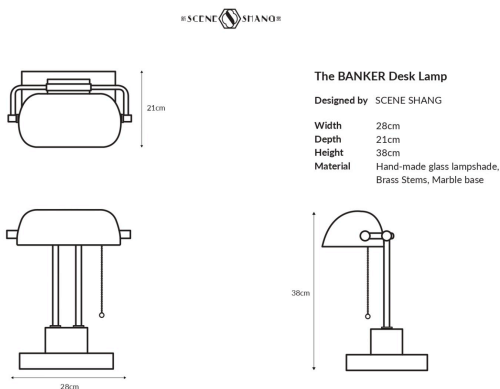

This is a Limited Edition.

Dimensions: L28 x W20.5 x H37.5 cm

Primary Material: Glass

Primary Color: White

Customization: This product is not customizable.

Voltage: 220-240V

Bulb Type: 1x E27

Bulb Supplied: Yes