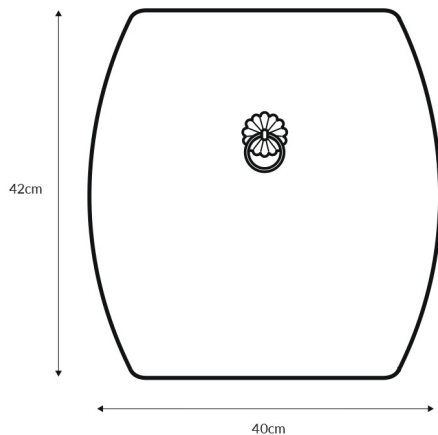

Dimensions:

Small: W35 x H33 cm

Large: W40 x H42 cm

**Primary Material:** Natural fiber**Primary Color:** Natural**Customization:** This product is not customizable.